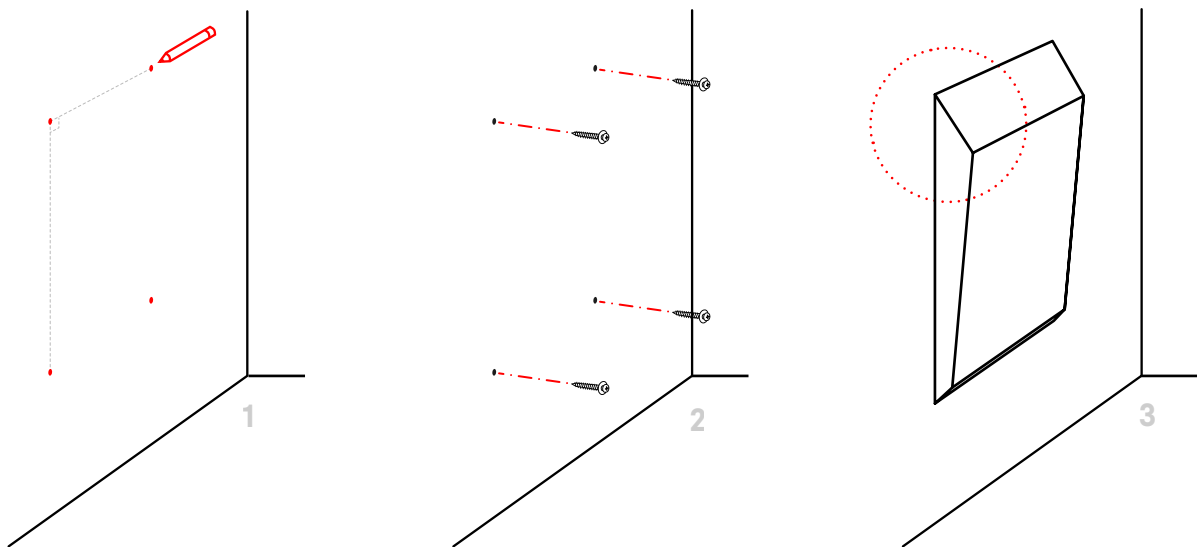

INSTALLATION MANUAL

WALL MOUNTING (4 points fixation - Horizontal or Vertical hanging possible)

Materials needed:

Pencil

4X screw with washer
(and eventually dowels)

Drill & screwdriver

3a

3b